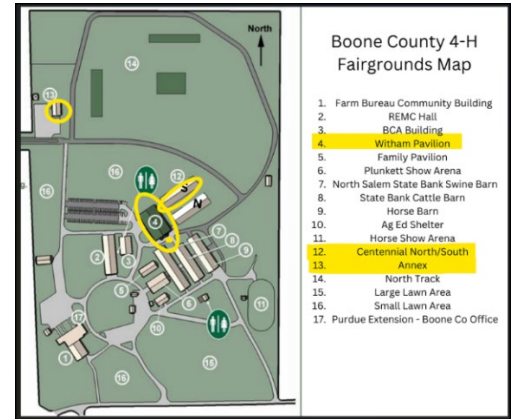

2026 Suffolk Event Locations

The majority of the Suffolk Event will be held at the Boone County Fairgrounds in Lebanon, Indiana. The Friday educational program will be located at both the Boone County Fairgrounds and Reproduction Specialty Group outside of Lebanon, Indiana.

Boone County Fairgrounds

1300 E 100 S, Lebanon, Indiana 46052

Witham Pavillion

Educational Program, Welcome Dinner, Youth Activities, Banquet, Sale, Junior Show

Centennial Hall

Sale and Junior Show Sheep Pens

Reproduction Specialty Group (RSG)

2590 N 500 E, Lebanon, Indiana 46052

Educational Program

Learn More

Contact the United Suffolk Sheep Association (USSA) with any questions!

Phone: 641-684-5291

Email: info@suffolks.org

Website: www.suffolks.org -For all up-to-date Suffolk Event information!

Social Media: Facebook @unitedsuffolksheepassociation

Hotels

Make reservations ASAP! Hotels with * still have discounted room block rates availability. See block name listed with hotel.

Lebanon Hotels

Holiday Inn Express - 765-483-4100

*Hampton Inn - 765-481-2920

Baymont Inn - 765-482-9613

Quality Inn - 765-335-2002

Hotels In Whitestown/Zionsville:

(10 minutes from Boone County Fairgrounds)

Home2suitses - 463-946-4050

Fairfield Inn - 463-270-0960

Holiday Inn Express *(sheep) - 317-769-0932

Hampton Inn - 317-768-2330

Thank You Sponsors!

Diamond Sponsors ($2500 & up)

Platinum Sponsors ($1000 - $2499)

Ron Alves Family
McCabe Suffolks

Gold Sponsors ($500 - $999)

Baglien Suffolks • Russell Sheep Company

Silver Sponsors ($250 - $499): William Fulton Family • Heupel Farms • Hunter Nutrition • Illinois Suffolk Sheep Association • JMG Suffolks, Jeremy Geske • Janes Livestock • Moonshadow Farm, Michael & Debra Jensen • Peth Family Farm • Slack Club Lambs

Bronze Sponsors ($100 - $249): Dennis & Mary Ann Sorensen